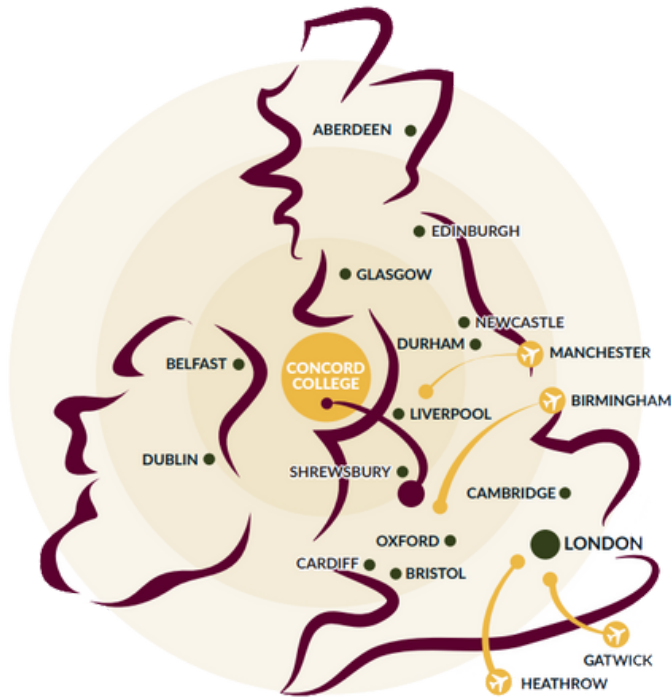

Acton Burnell Hall, Acton Burnell, Shrewsbury, SY5 7PF